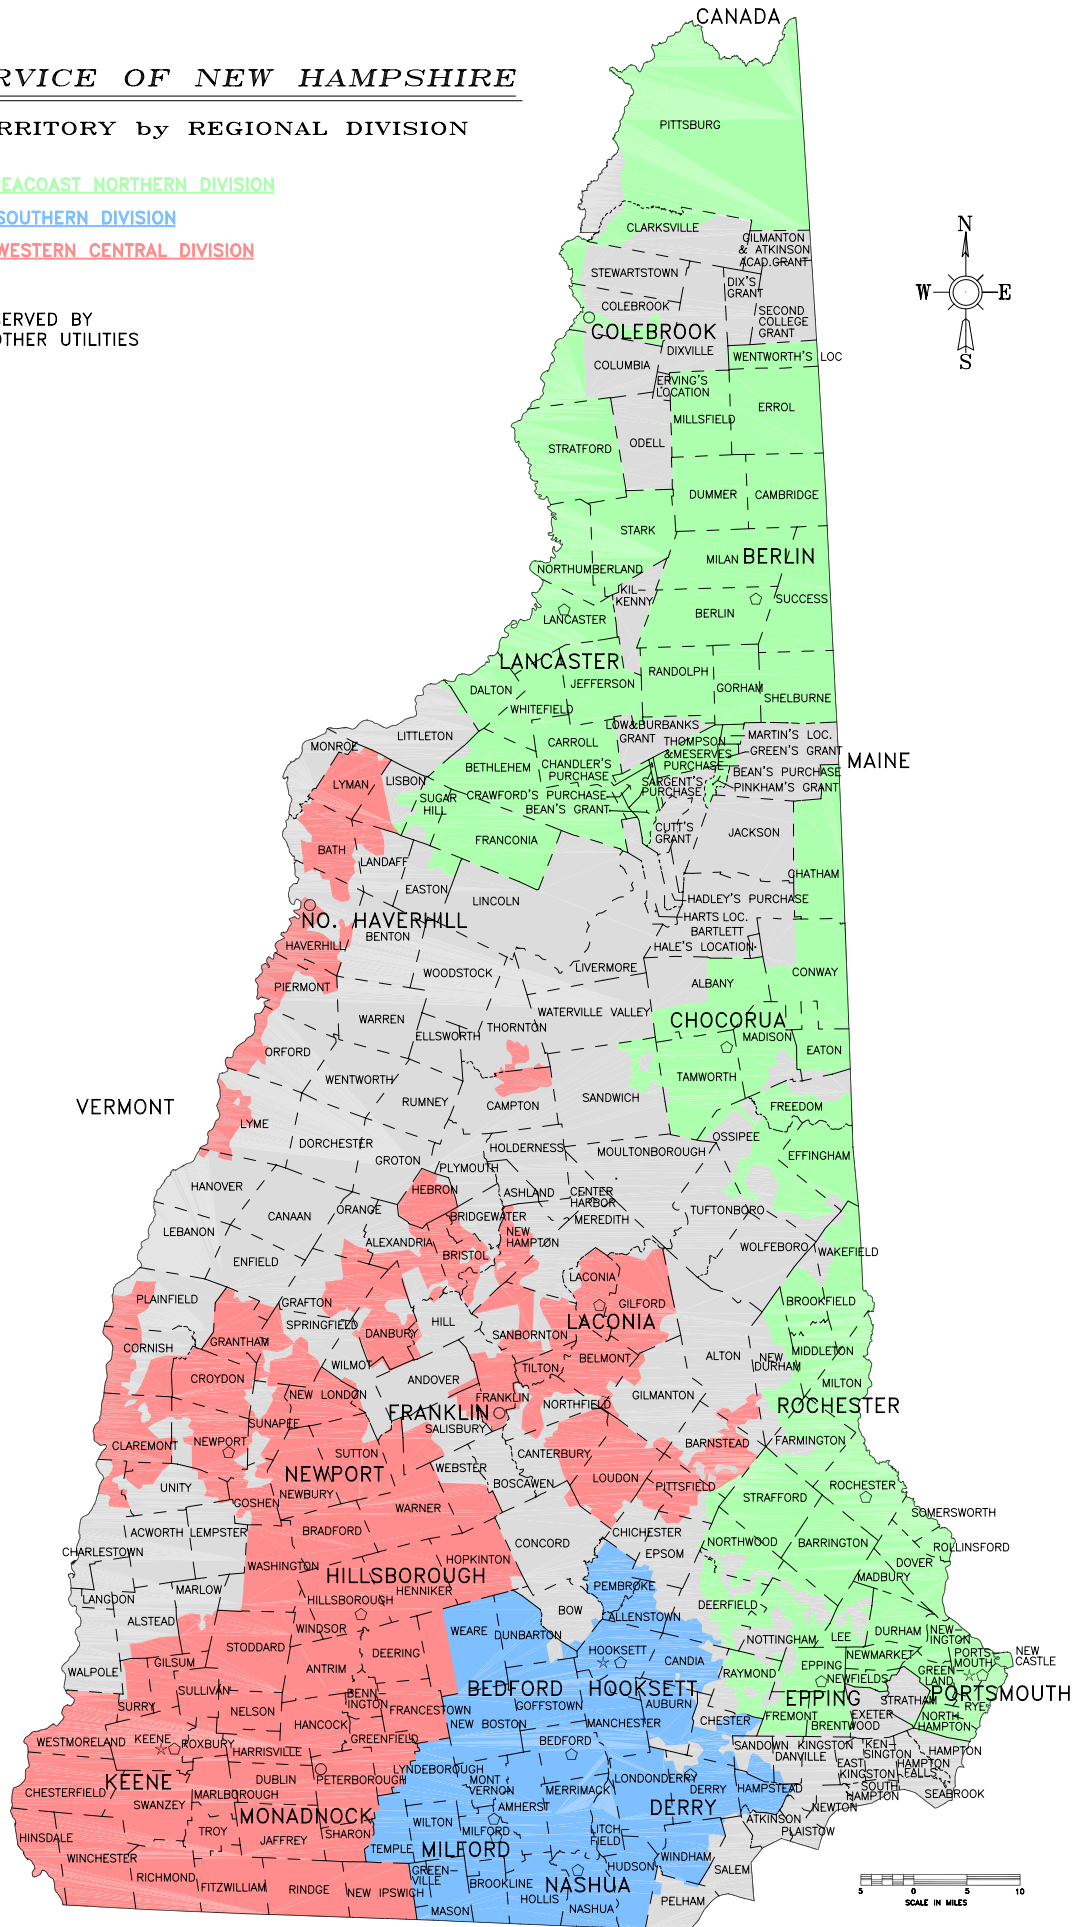

PUBLIC SERVICE OF NEW HAMPSHIRE

SERVICE TERRITORY by REGIONAL DIVISION

- SEACOAST NORTHERN DIVISION
- SOUTHERN DIVISION
- WESTERN CENTRAL DIVISION

SERVED BY OTHER UTILITIES

EFFECTIVE DATE: JANUARY 1, 2004